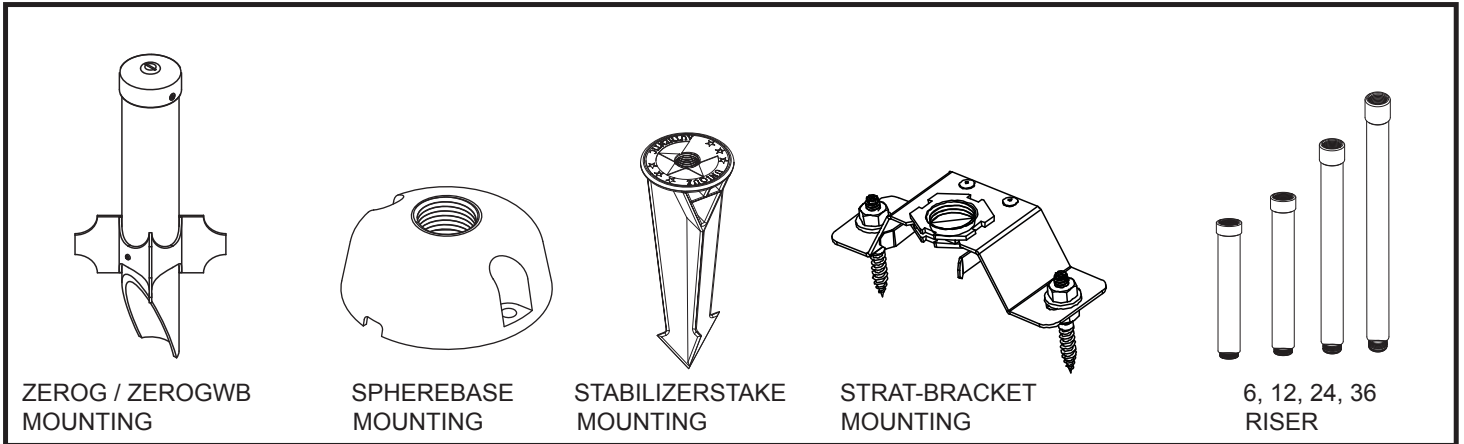

MOUNTING OPTIONS / RISERS / ACCESSORIES

ZEROG / ZEROGWB
MOUNTING

SPHEREBASE
MOUNTING

STABILIZERSTAKE
MOUNTING

STRAT-BRACKET
MOUNTING

6, 12, 24, 36
RISER

LENS COMPARISON

(factory supplied designer lens kit)

Graphic Representation Only. Not to scale. Our factory supplied designer lenses are used for the adjustment of the beam spread and light intensity. Graphic shown using 35W MR-16FMW 36°.

NOTES