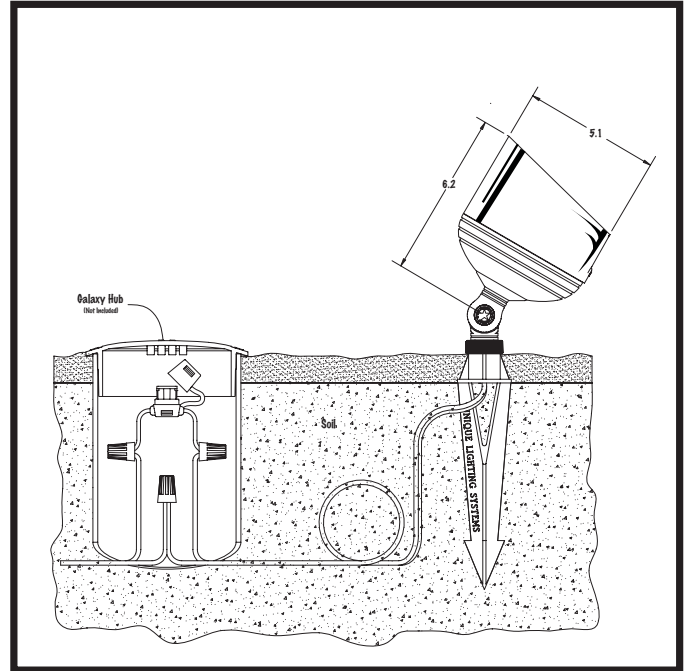

Project Data:

Project Name:	Project Designer: (company name)
Project Address:	Contact Info:
Project Type:	Contractor: (company name)
Date:	Contractor Info:

UNIQUE LIGHTING SYSTEMS, INC.
1240 Simpson Way
Escondido, CA 92029

800.955.4831
www.uniquelighting.com