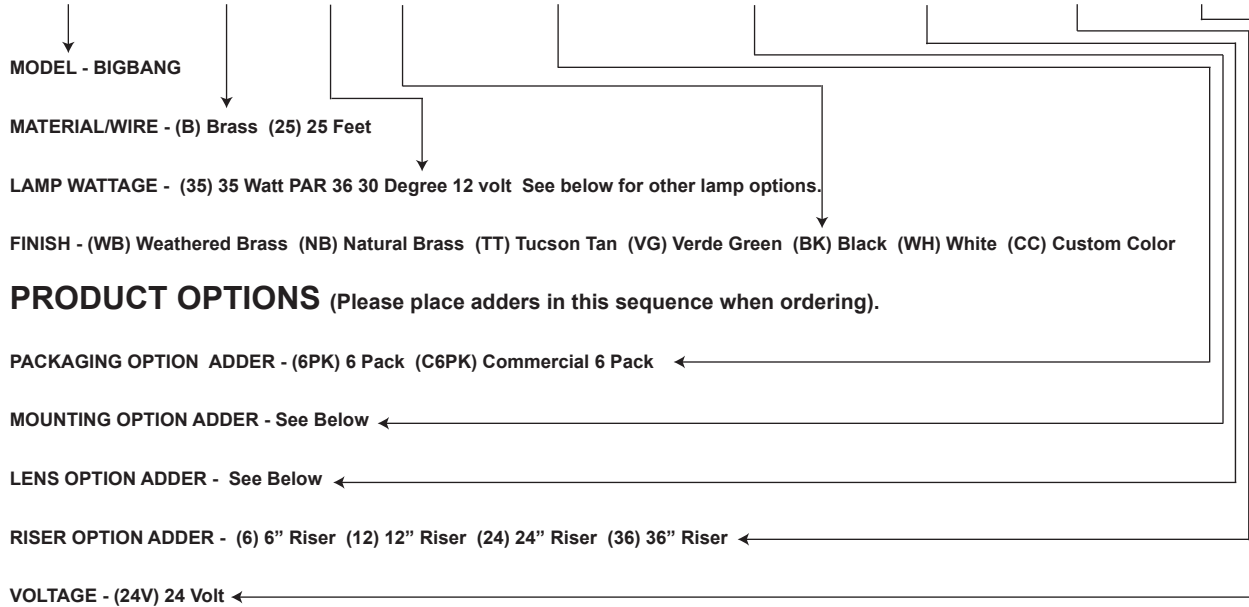

PRODUCT ORDERING INFORMATION

BIGBANG - B25 - 35 - WB - PACKAGING OPTION - MOUNTING OPTION - LENS OPTION - RISER OPTION - VOLTAGE

PRODUCT OPTIONS (Please place adders in this sequence when ordering).

- PACKAGING OPTION ADDER - (6PK) 6 Pack (C6PK) Commercial 6 Pack ←
- MOUNTING OPTION ADDER - See Below ←
- LENS OPTION ADDER - See Below ←
- RISER OPTION ADDER - (6) 6" Riser (12) 12" Riser (24) 24" Riser (36) 36" Riser ←
- VOLTAGE - (24V) 24 Volt ←

*12 Volt default

LAMP OPTIONS

LAMP ORDER #	VOLTAGE	TYPE	WATTS	LIFE SPAN	BEAM ANGLE
42	12V	PAR36	35	4,000	8
45	12V	PAR36	18	300	50
46	12V	PAR36	25	2,000	36
47	12V	PAR36	18	5,000	55
35	12V	PAR36	35	4,000	30
48	12V	PAR36	35	4,000	5
49	12V	PAR36	25	4,000	9
52	12V	PAR36	20	5,000	70
42	12V	PAR36	50	4,000	8
50	12V	PAR36	50	4,000	30
51	12V	PAR36	50	4,000	5
35	24V	PAR36	35	4,000	30

MOUNTING OPTIONS

For Graphic Diagram, See Page (4)

ADDER	PRODUCT
ST	Strat-bracket
SB	Sphere Base
ZG	Zero G
WZ	Zero G Weathered Brass
SS	Stabilizer Stake
GS	Gravity Stake

RISER OPTIONS

For Graphic Diagram, See Page (4)

ADDER	RISER
06	6" Riser
12	12" Riser
24	24" Riser
36	36" Riser

WIRE OPTIONS

ADDER	WIRE GAUGE / LENGTH
12-50	12/2 50' Wire Lead
12-100	12/2 100' Wire Lead
14-50	14/2 50' Wire Lead
14-100	14/2 100' Wire Lead
16-50	16/2 50' Wire Lead
16-100	16/2 100' Wire Lead

LENS COLOR OPTIONS

ADDER	LENS
TL	True Lite
BL	Blue
YL	Yellow
GL	Green
RL	Red
AL	Amber (Turtle Friendly)
OL	Orange (Turtle Friendly)